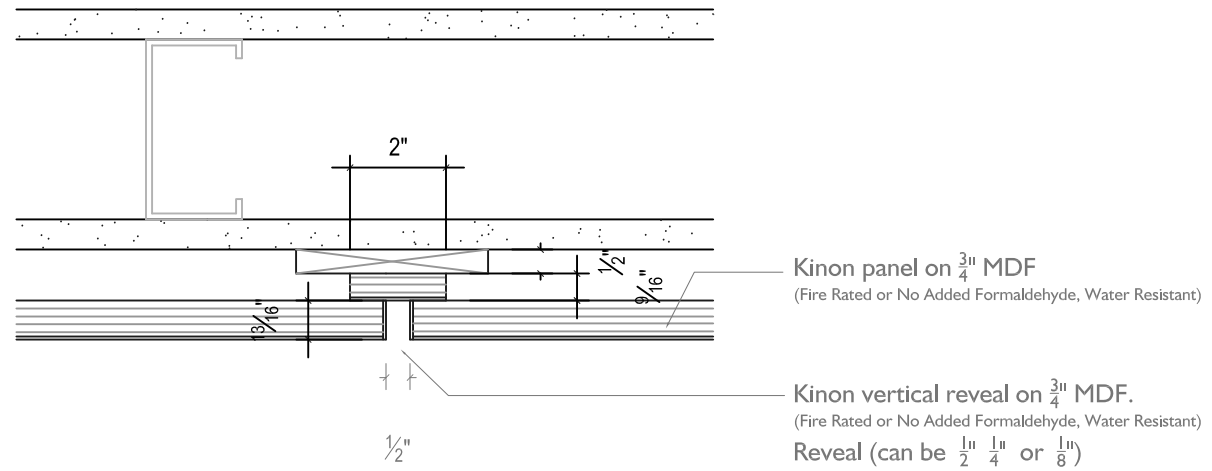

1 VERTICAL SECTION @ BASE OF KINON WALL PANELS
07 SCALE: 3"=1'-0"

2 HORIZONTAL SECTION @ KINON WALL PANEL REVEAL
07 SCALE: 3"=1'-0"

3 HORIZONTAL SECTION @ KINON WALL PANELS
07 SCALE: 3"=1'-0"

DRAWING TITLE	DWG NO.
WALL PANEL - RABBET REVEAL DETAIL WITH BUILD UP	07
KINON INNOVATIVE SURFACE DESIGNS PO BOX 776, 1227 CENTRAL AVENUE HILLSIDE NEW JERSEY 07205 U.S.A TEL: 908.558.0011 FAX: 908.558.9366 INFO@KINON.COM WWW.KINON.COM	