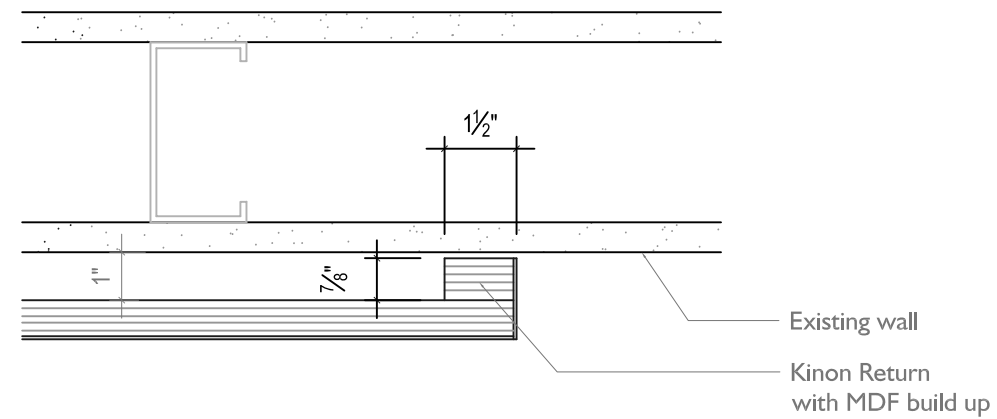

1 VERTICAL SECTION @ BASE OF KINON WALL PANELS
07 SCALE: 3"=1'-0"

2 HORIZONTAL SECTION @ KINON WALL PANEL REVEAL
07 SCALE: 3"=1'-0"

3 HORIZONTAL SECTION @ KINON WALL PANELS
07 SCALE: 3"=1'-0"

DRAWING TITLE	DWG NO.
WALL PANEL - RABBET REVEAL DETAIL WITH BUILD UP	07
KINON INNOVATIVE SURFACE DESIGNS PO BOX 776, 1227 CENTRAL AVENUE HILLSIDE NEW JERSEY 07205 U.S.A TEL: 908.558.0011 FAX: 908.558.9366 INFO@KINON.COM WWW.KINON.COM	