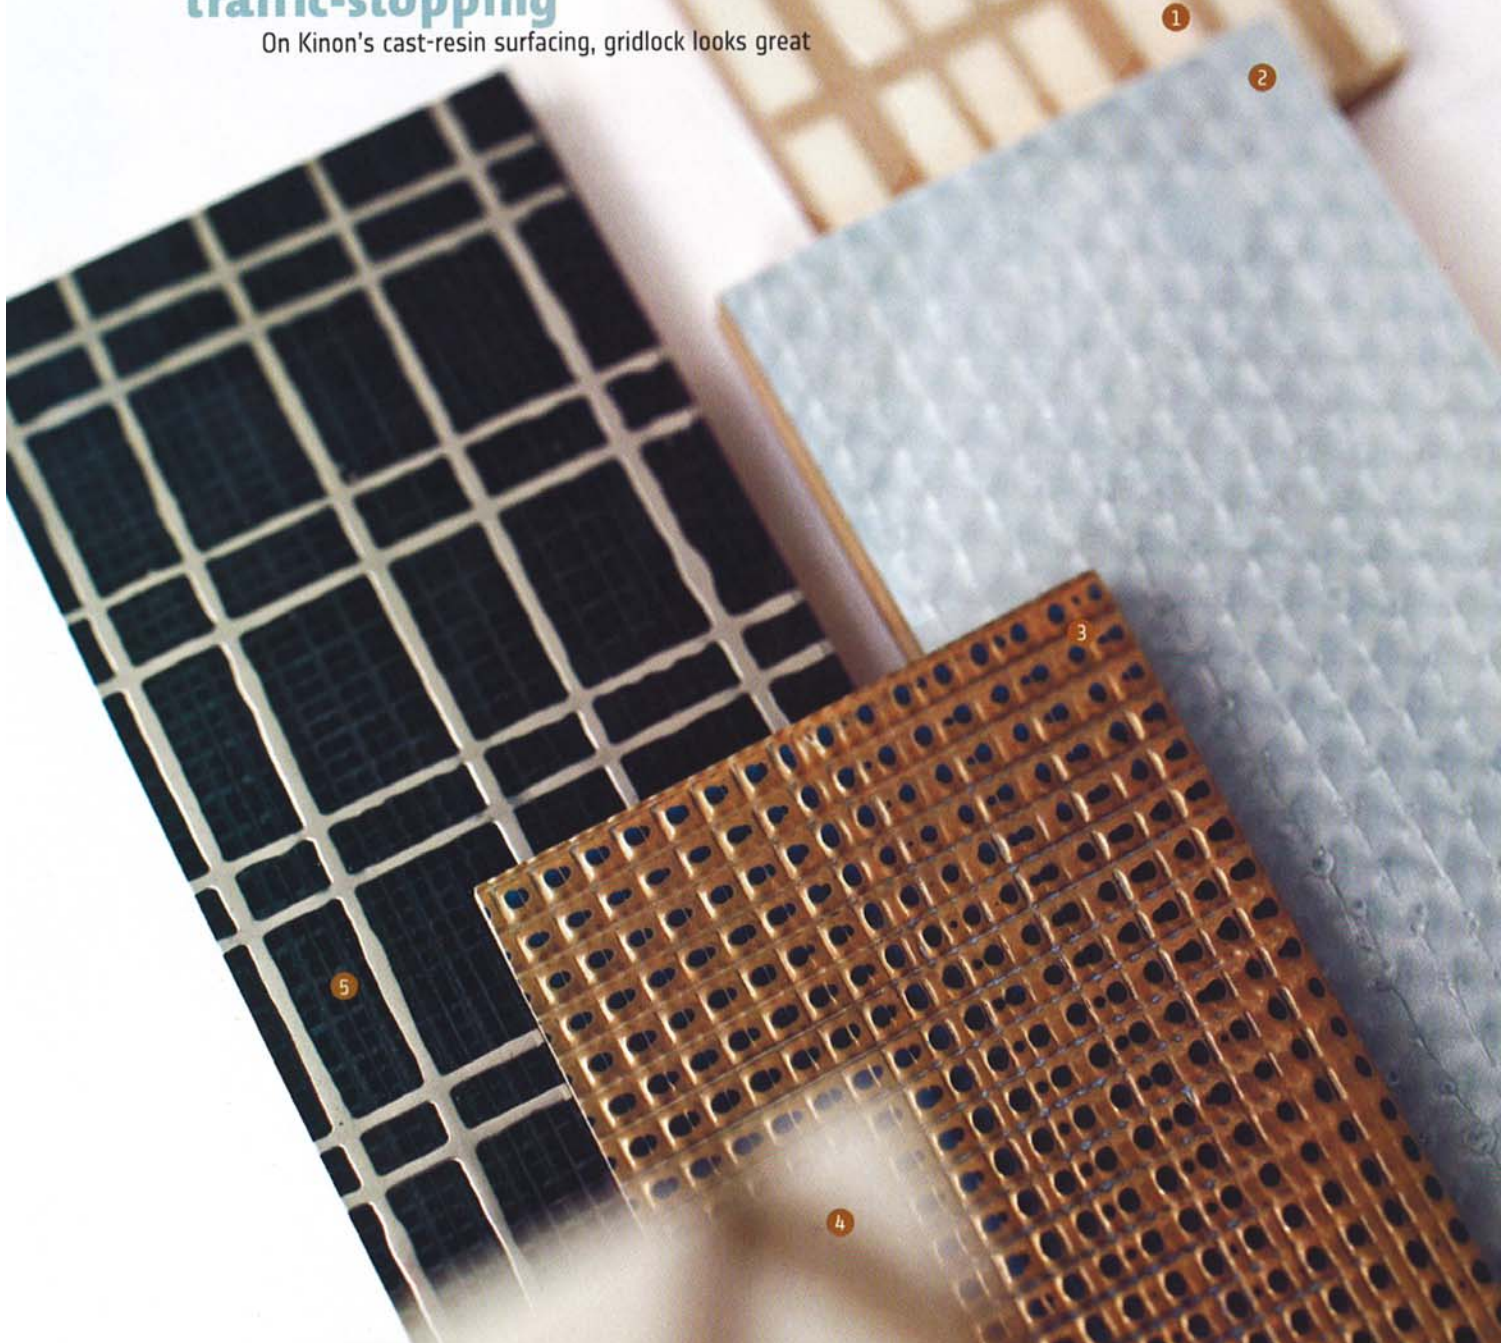

# INTERIOR DESIGN

NUMBER 3

reimagine renew

redesign

# close up

edited by Karen D. Singh and Jen DeRose

## traffic-stopping

On Kinon's cast-resin surfacing, gridlock looks great

1. KCD 057 in X0672 and LNX0579.
2. 025 in X0772.
3. 104 in X0959 and SPX01062.
4. X KCD060 in X0672 and X01087.
5. 082 in X0517, LNX0758, and LNX01022. **circle 400**